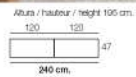

Composition
670

28

Composition
671

29